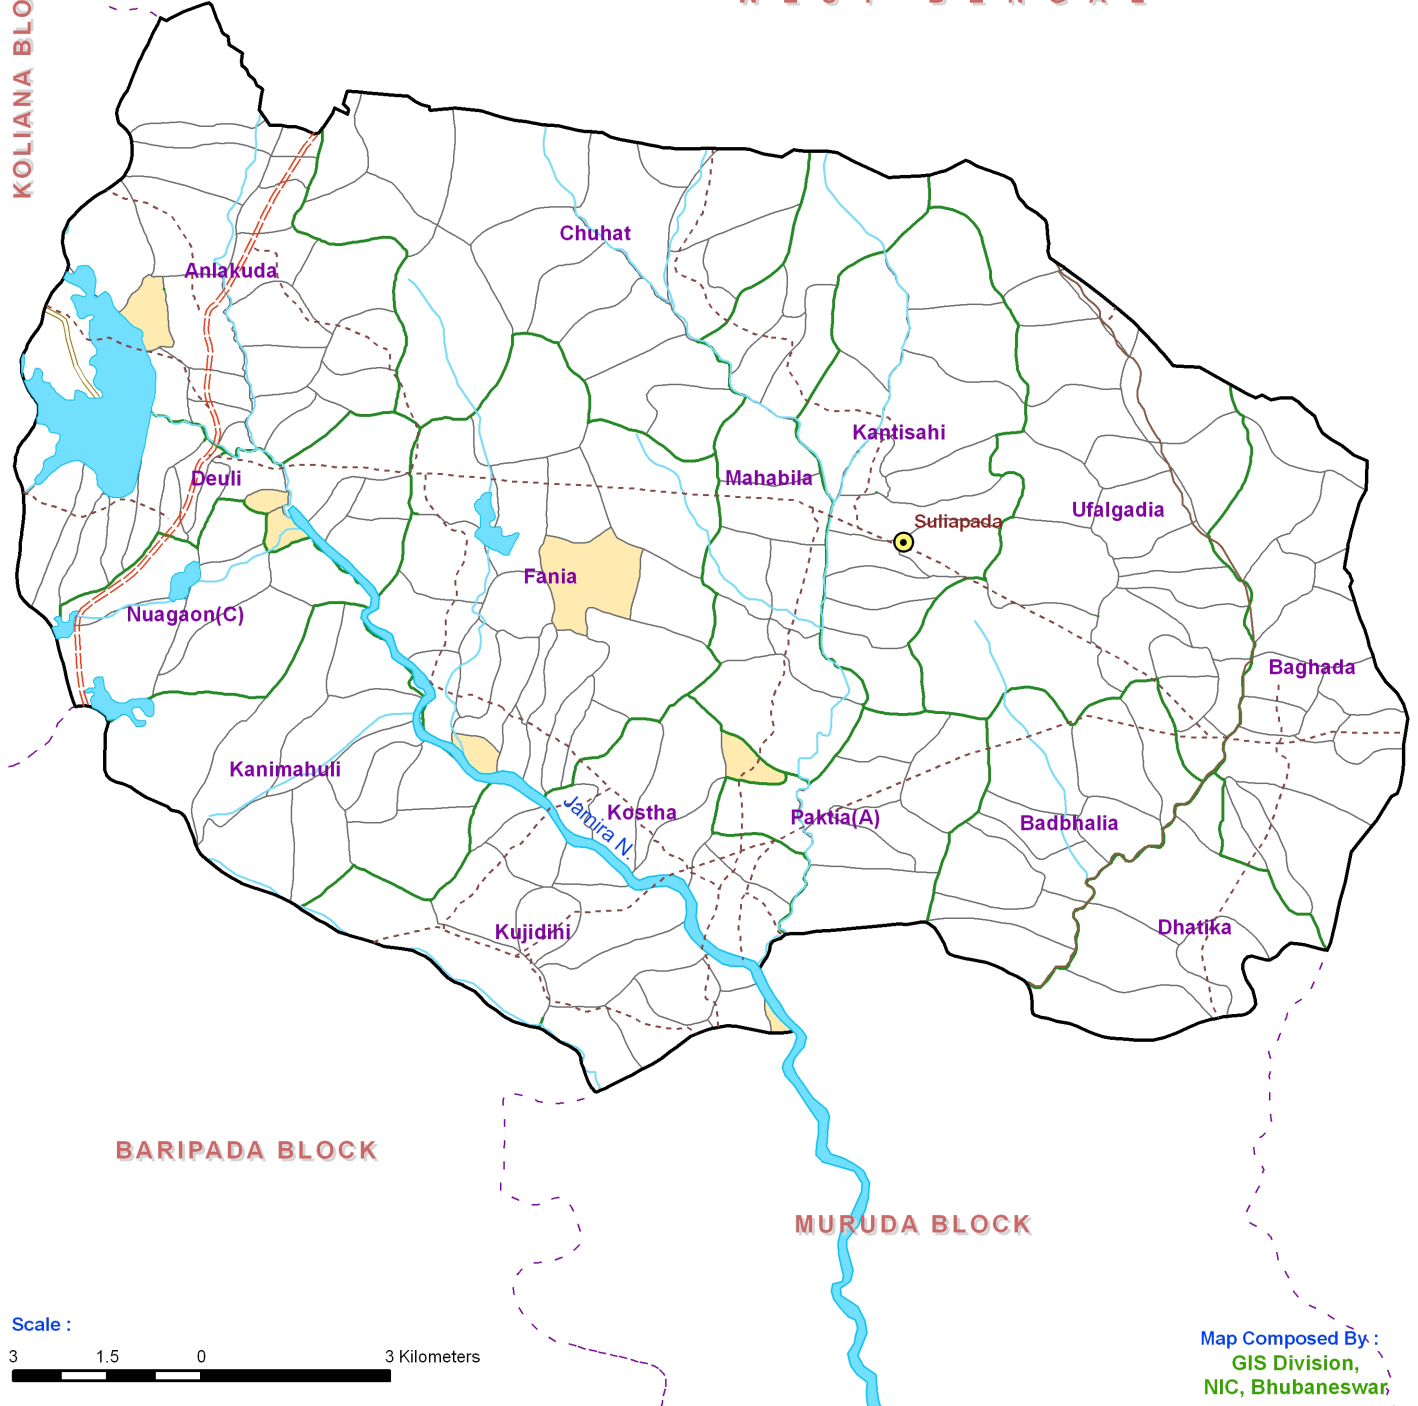

SULIAPADA BLOCK MAYURBHANJ DISTRICT

KOLIANA BLOCK

WEST BENGAL

Scale :

Map Composed By :
GIS Division,
NIC, Bhubaneswar

INDIA			ODISHA			MAYURBHANJ			LEGEND		
<p>Odisha</p>			<p>Mayurbhanj</p>			<p>Suliapada Block</p>			<ul style="list-style-type: none"> Block Headquarter Canal Nadi/Stream Nala River/Waterbody National Highway Other Road Block Boundary GP Boundary Village Boundary UI Village 		
Data Source : LISS III Image & District Administration											